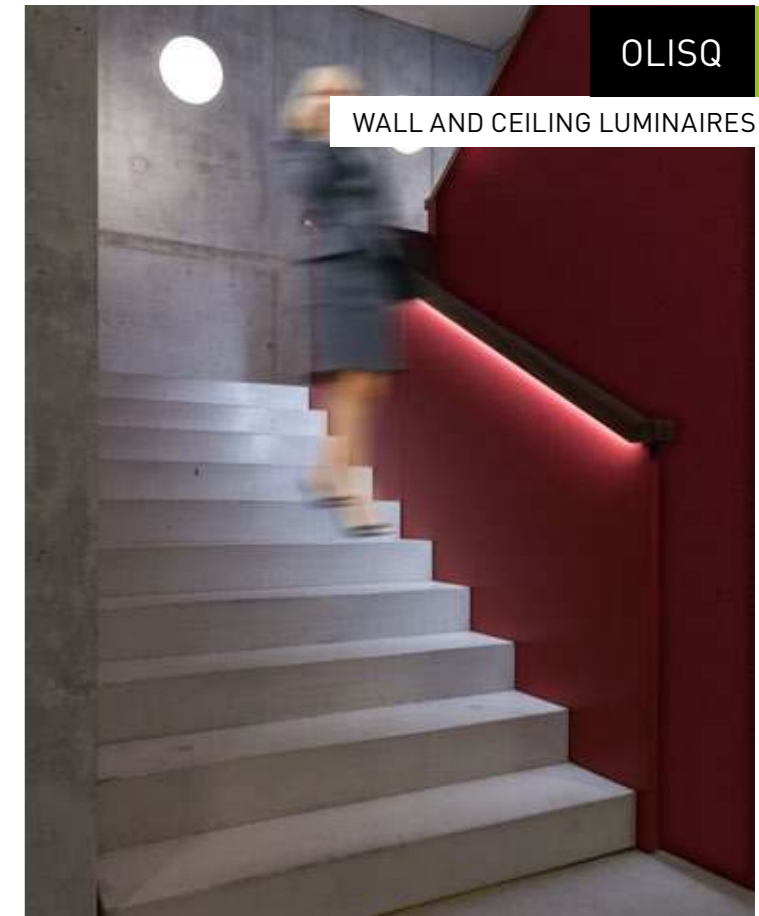

## OLISQ. GEOMETRIC LIGHT WITHOUT LIMITS.

- Three sizes, one design, all functionalities: Olisq, in round, square and linear designs, has a total of 9 sizes
- The wide range of mounting types and accessories ensure a flawless appearance and enable customised lighting concepts
- The click system enables quick installation as well as efficient 1:1 refurbishment of many existing solutions by reusing the existing drilling and feed points
- All components are removed from the box in mounting sequence – thus preventing damage and soiling

### Olisq

- Mounting type**  
Surface-mounted  
Suspended
- Mounting location**  
Ceiling  
Wall
- Beam characteristic**  
Lambertian
- Luminaire luminous flux**  
Olisq Q: 1,300 - 4,500 lm  
Olisq R: 950 - 6,000 lm  
Olisq L: 1,900 - 7,500 lm
- Colour rendering index | Light colour**  
Ra > 80  
3,000 K  
4,000 K  
Tunable White 2,700 K - 6,000K
- Service life**  
L80 = 100,000 h
- Luminaire colour**  
white
- Operating mode**  
switchable and DALI dimmable (ETDD)  
Bluetooth Low Energy (ETBLE)  
switchable (ET)
- Connectivity**  
LiveLink SwarmSens capable  
Casambi capable
- Additional equipment**  
Motion sensor  
Single battery system, 3 hours
- Accessories**  
Decorative attachments  
Theft protection  
Spare parts  
Replacement diffusers  
Semi-recessed housing  
Mounting accessories  
Suction pads  
Wire suspensions